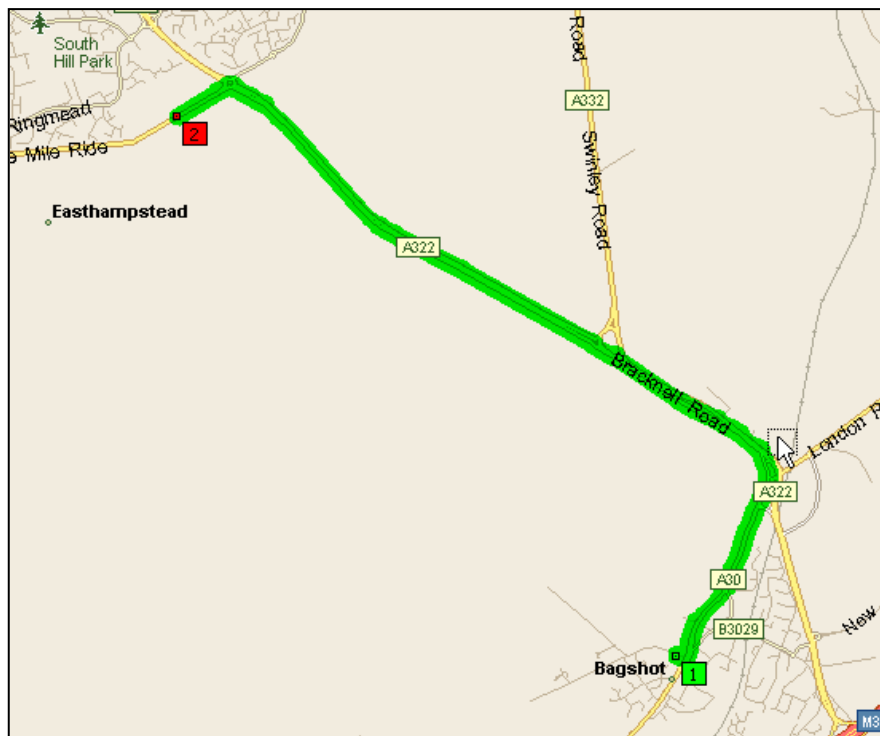

## Directions to The Lookout

1. From the Hall drive down to the A30 and take a left turn
2. After 0.7 miles exit left onto the A322 by the Cricketers Pub
3. Continue about 0.7 miles to the split for Bracknell and Ascot, keep left for Bracknell
4. Continue a further 1.5 miles to a roundabout
5. Take the first exit from the roundabout
6. Continue about 0.2 miles and you will see the entrance to the Lookout on the left opposite Coral Reef
7. We will meet in the Children's play area by the Activity centre at 5:00pm